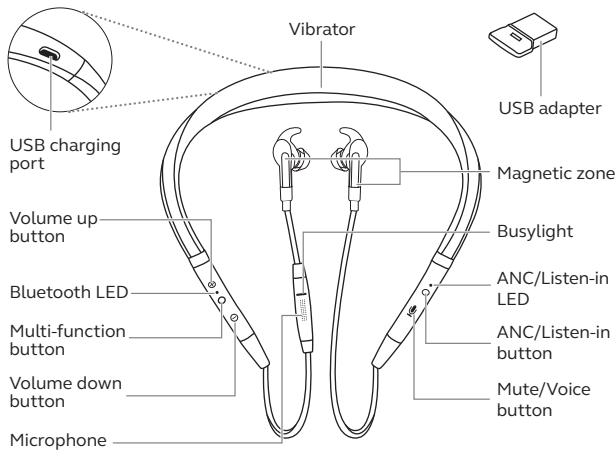

## How to connect

**PC**  
The headset and the USB dongle are pre-paired and ready for use. Press the Multi-function button to power on the headset.

**Smartphone / Tablet**  
**Press and hold 3 sec.** Switch on Bluetooth® pairing and then follow the voice-guided instructions in the headset.

## How to use

**Busylight** lets colleagues know you are not to be disturbed.

**Magnetic earbuds** conveniently snap together when not in use.

	Features	Benefits	Jabra Evolve 75e
<b>Connectivity</b>	Jabra Link 370 USB Adapter	Wireless range of up to 100ft/30m with PCs	•
	Dual Bluetooth® connectivity for PC, smartphone and tablet	Connect two Bluetooth® devices at the same time	•
	Certifications	Skype for Business, Cisco, Avaya and more	•
<b>Audio</b>	Microphone	A three-microphone ambient noise cancellation technology	•
	Superior ANC	Eliminate background noise at the touch of a button	•
<b>Ease of use</b>	Rechargeable battery	Up to 14 hours of battery	•
	Magnets in earbuds	When the earbuds are connected, your music will pause or your call will be ended	•
	Busylight	Integrated busylight on microphone box acting as a do not disturb signal	•
	Audio Control	Answer/end call - Reject call - Volume control - Track control* - Play/pause music*	•
	Listen-in	Long press the ANC button to hear the outside world without taking off the earbud	•
	Accessories	2 pairs** of EarGels™ and 2 pairs** of EarWings	•